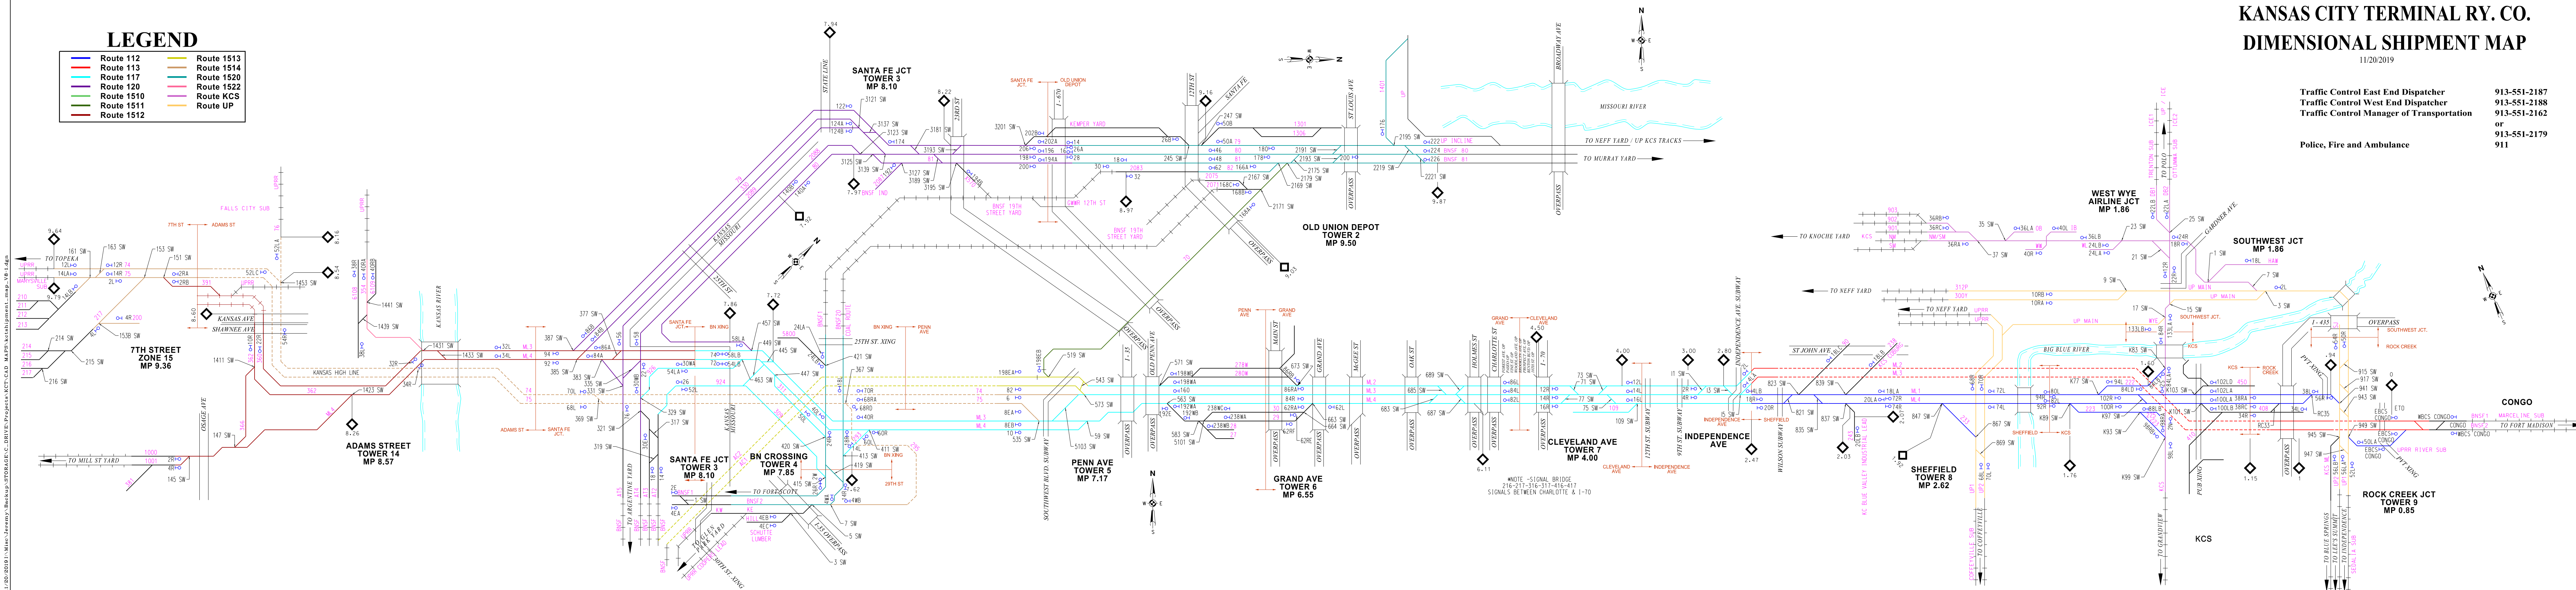

KANSAS CITY TERMINAL RY. CO. DIMENSIONAL SHIPMENT MAP

11/20/2019

Traffic Control East End Dispatcher 913-551-2187
 Traffic Control West End Dispatcher 913-551-2188
 Traffic Control Manager of Transportation 913-551-2162
 or 913-551-2179
 911
 Police, Fire and Ambulance

LEGEND

Route 112	Route 1513
Route 113	Route 1514
Route 117	Route 1520
Route 120	Route 1522
Route 1510	Route KCS
Route 1511	Route UP
Route 1512	

L:\2019\11\20\2019_11_Misc\Jeremy_Backup\Storage\C:\DRIVE\Projects\KCT_CAD_MAPS\kctshippment.mxd_V6_1.dgn

NOTE - SIGNAL BRIDGE
 216-217-316-317-416-417
 SIGNALS BETWEEN CHARLOTTE & 1-70