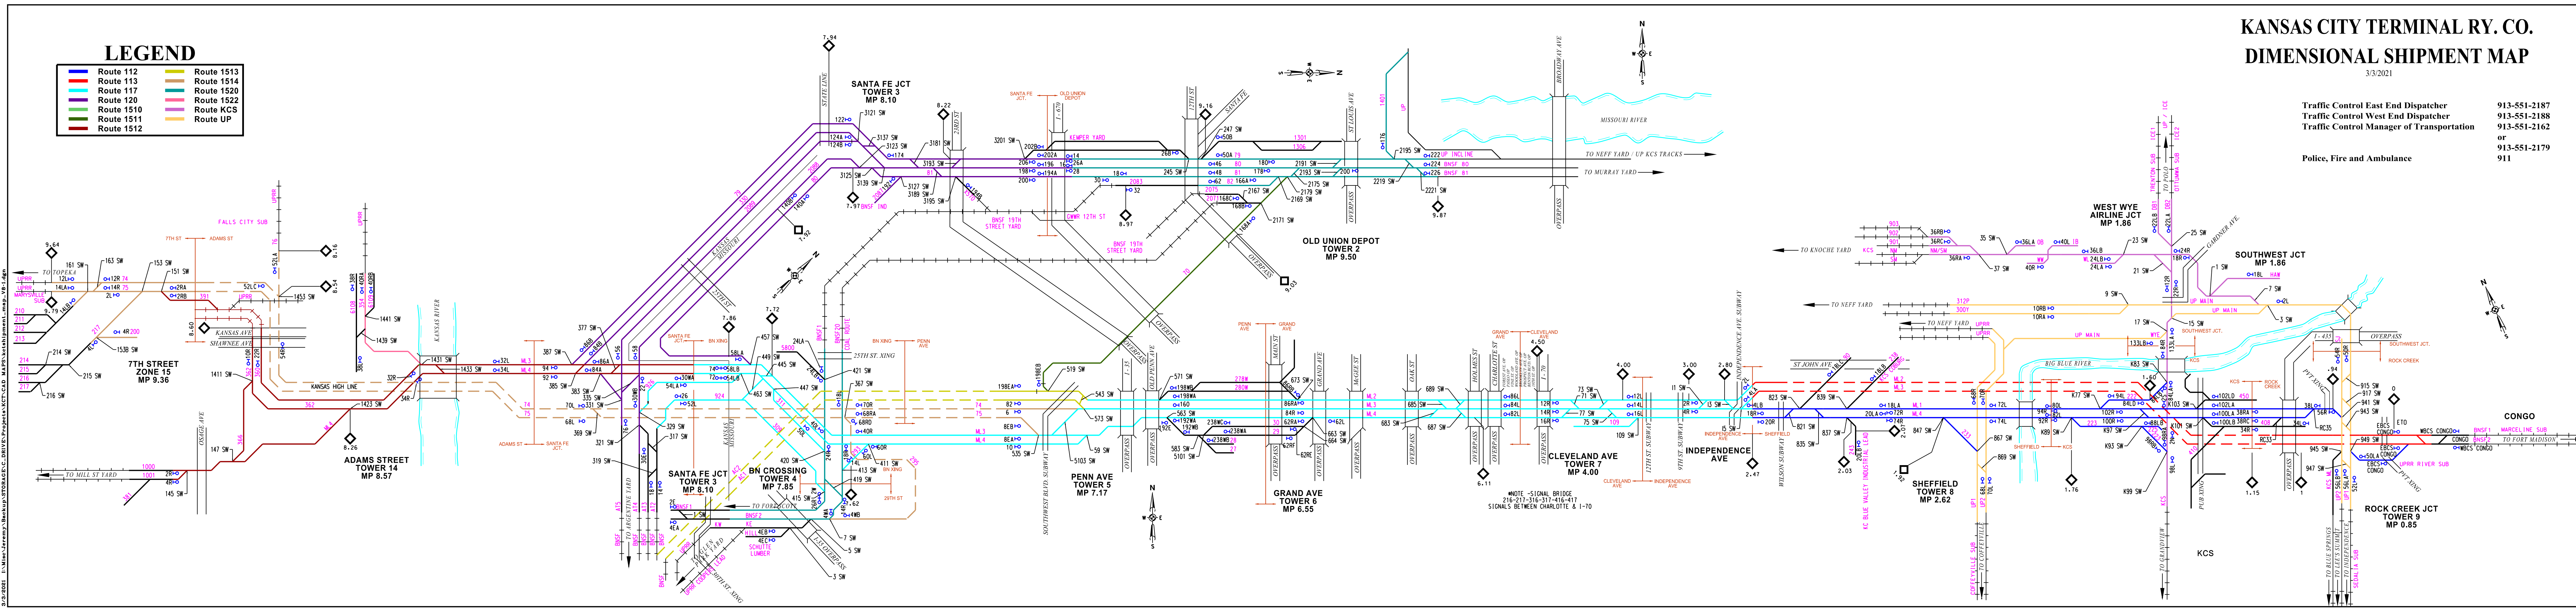

KANSAS CITY TERMINAL RY. CO. DIMENSIONAL SHIPMENT MAP

3/3/2021

Traffic Control East End Dispatcher 913-551-2187
 Traffic Control West End Dispatcher 913-551-2188
 Traffic Control Manager of Transportation 913-551-2162
 or 913-551-2179
 Police, Fire and Ambulance 911

LEGEND

| | |
|------------|------------|
| Route 112 | Route 1513 |
| Route 113 | Route 1514 |
| Route 117 | Route 1520 |
| Route 120 | Route 1522 |
| Route 1510 | Route KCS |
| Route 1511 | Route UP |
| Route 1512 | |

NOTE - SIGNAL BRIDGE
 216-217-316-317-416-417
 SIGNALS BETWEEN CHARLOTTE & 1-70

I:\Misc\Jereem\Backup\STORAGE\CD\DRIVE\Projects\KCT\CAD\MAPS\terminalment_map_vb_1.dgn